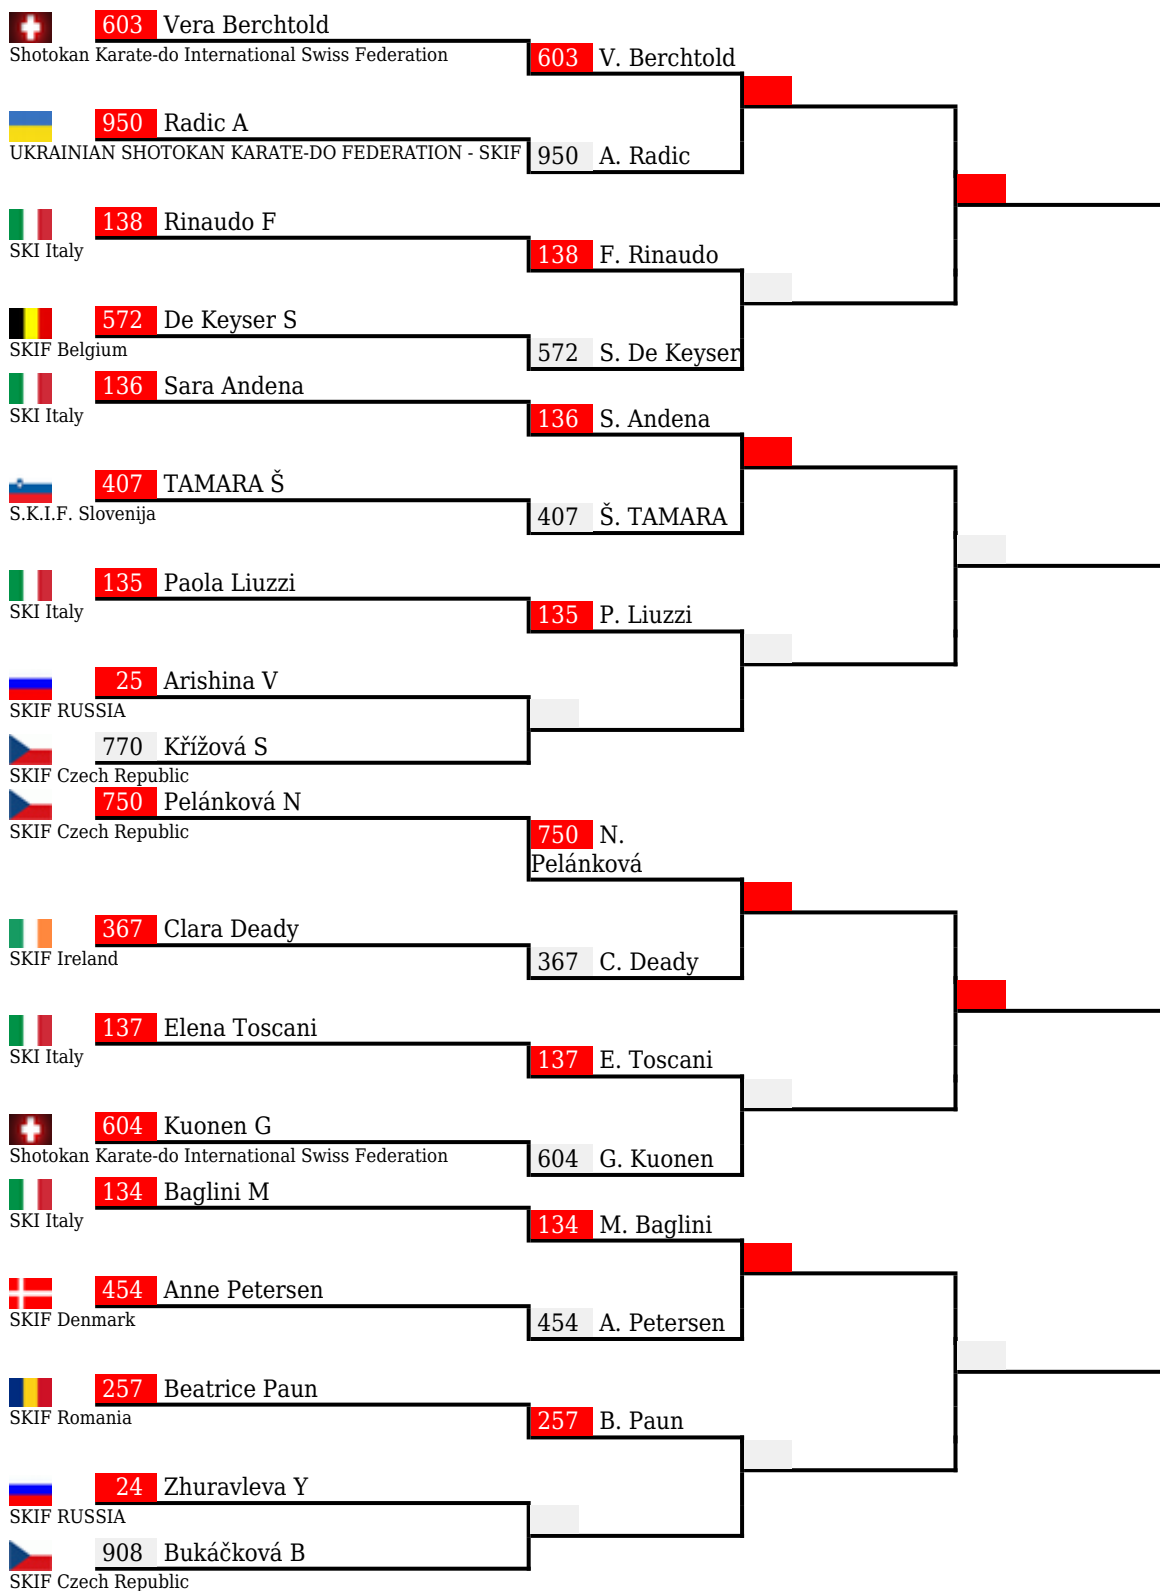

Kata Women U20 (18 starts)

SKIEF European Championship
2017